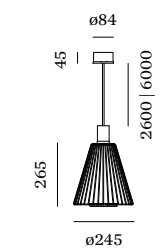

WIRO

CEILING SUSPENDED

1.0 CONE

T30 max. 60W | E27
220-240VAC | 50-60Hz
aluminium | steel powder coated
steel varnished

IP20 1.60kg

rust
V

black
B

	CODE
2.6m	2451E0V0
2.6m	2451E0B0
6m	2452E0V0
6m	2452E0B0

more suspension options on page 86

OPTIONAL

T30-225 5.4W | E27 | phase-cut dim

	CODE
2200K 428lm	9003E129
2700K 506lm	9003E136

more lamps and specs on page 732